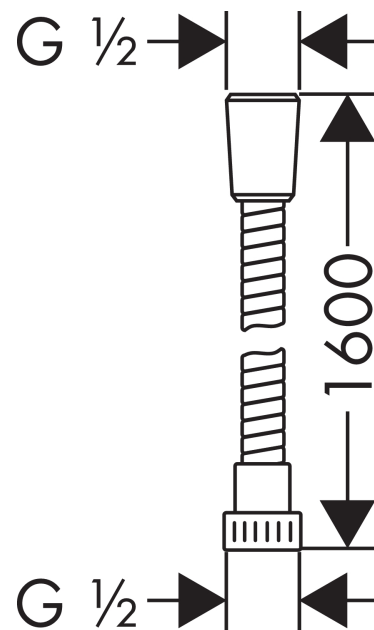

**Metaflex**

**Shower hose 160 cm**

Finish: **Chrome** Article Number: **28266000**

**Description**

**product features**

- plastic shower hose with coil winding
- with plastic coating, easy to clean
- shower hose length: 1.60 m
- without pivot joints
- kink-protected
- nuts shower hose: 1x conical nut, 1x cylindrical nut
- connection thread: G 1/2

**Certificates / Sustainability**

**Product image**

**Scale drawing**

**Metaflex**  
**Shower hose 160 cm**  
 Finish: **Chrome** Article Number: **28266000**

**Exploded Drawing**

Year of production: >05/01

**Metaflex**

**Shower hose 160 cm**

Finish: **Chrome** Article Number: **28266000**

**Spare part list**

Year of production: >**05/01**

Pos.	Description	Article Number	PC	PU
1	seal	98058000	1	1